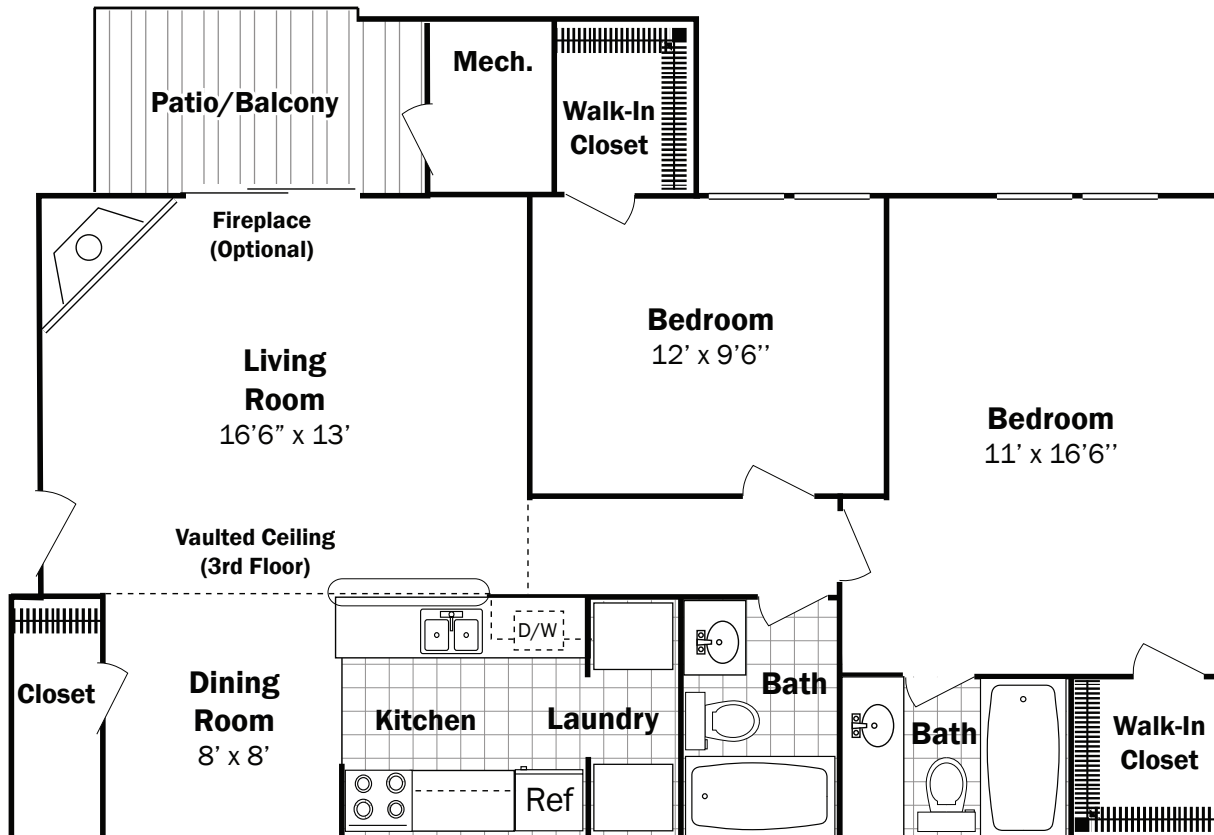

## Sterling - Style B2

Two Bedroom, Two Bath  
983 Sq. Ft.

WINDSOR ESTATE  
APARTMENT HOMES