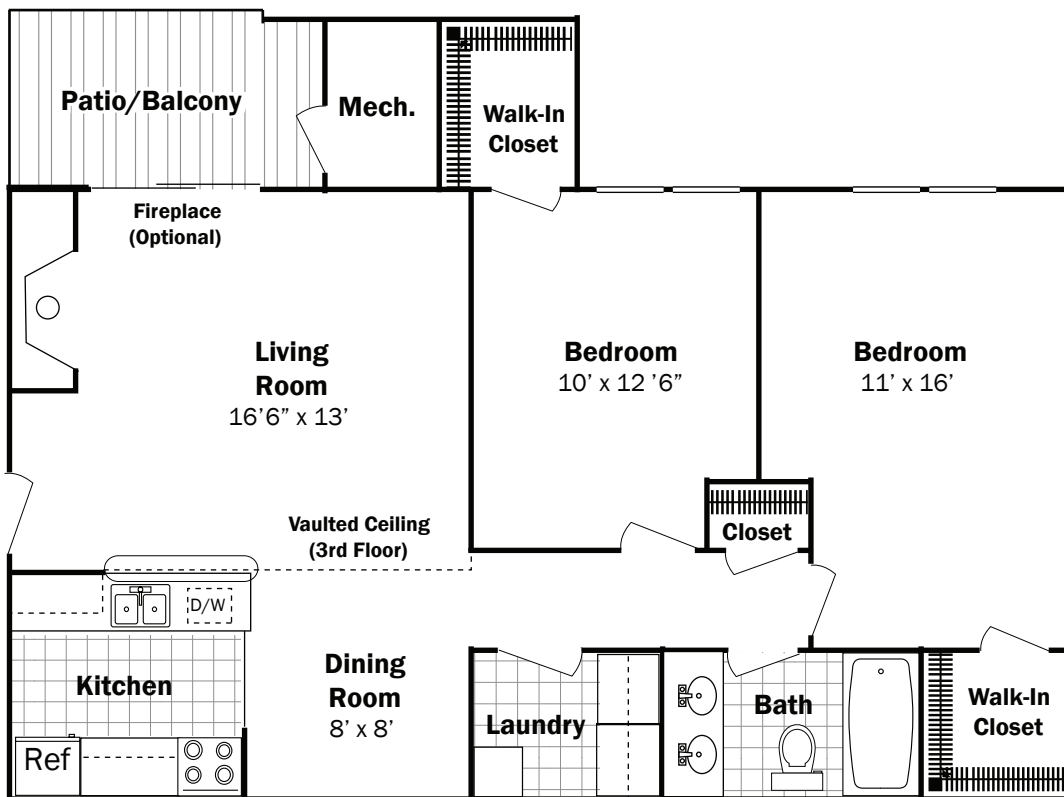

Lennox - Style B1

Two Bedroom, One Bath
926 Sq. Ft.

WINDSOR ESTATE
APARTMENT HOMES

Windsor Estate Apartments

232 Butterfield Drive, Bloomingdale, IL 60108

Phone: 630.924.8080

Email: Info@WindsorEstateApartments.com

All dimensions and specifications are approximate and
subject to change without notice.