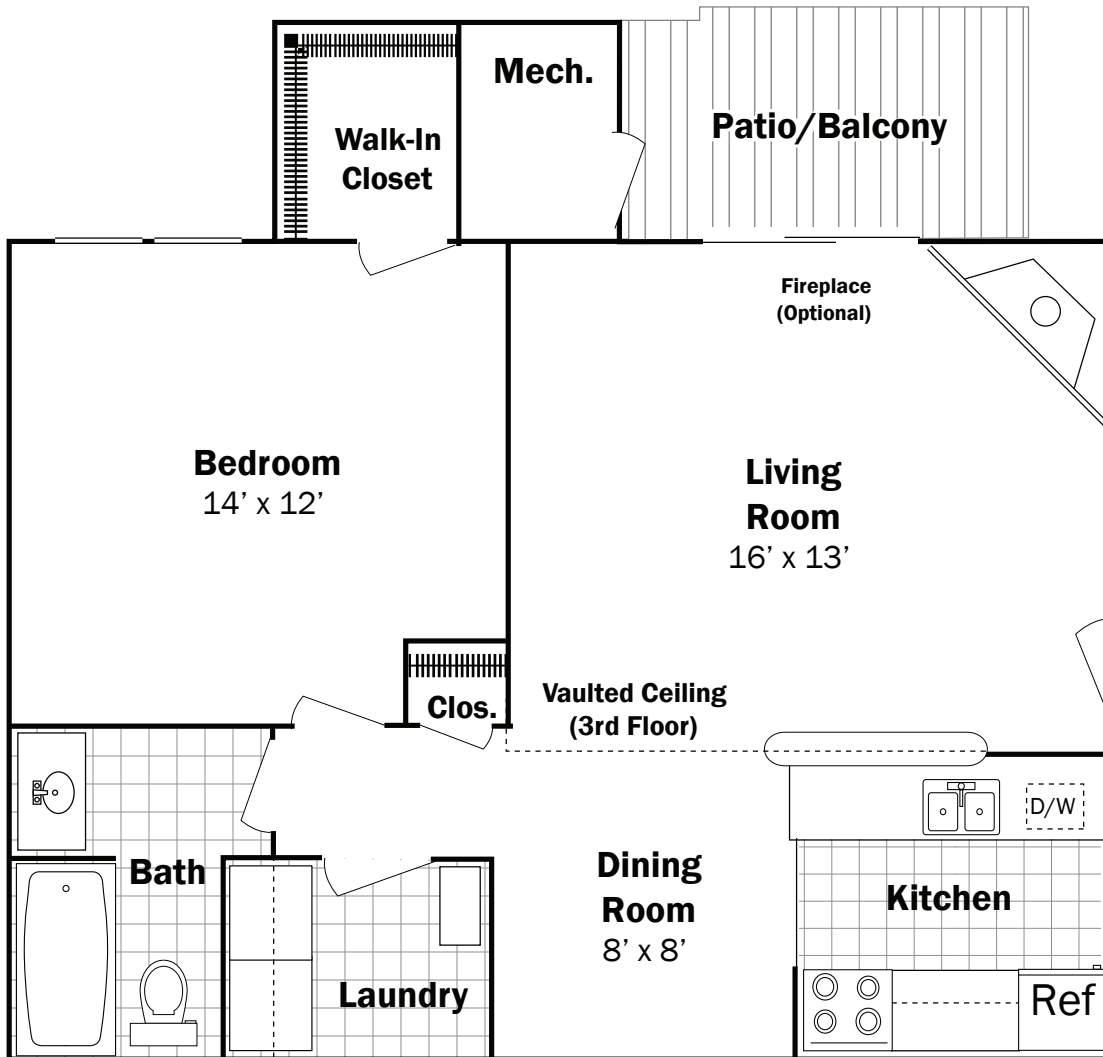

Waterford - Style A1

One Bedroom, One Bath
732 Sq. Ft.

WINDSOR ESTATE
APARTMENT HOMES

Windsor Estate Apartments

232 Butterfield Drive, Bloomingdale, IL 60108

Phone: 630.924.8080

Email: Info@WindsorEstateApartments.com

All dimensions and specifications are approximate and
subject to change without notice.